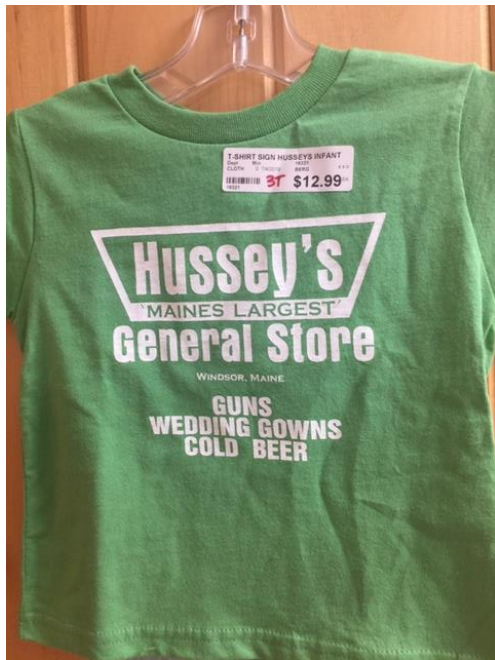

207-445-2511 or clothing@husseysgeneralstore.com

YOUR CONTACT INFORMATION:

Name: _____

Shipping Address: _____

Phone Number: (____) _____

Email Address: _____

CIRCLE ITEM(S) YOU WOULD LIKE TO ORDER:

ITEM	PRICE	COLOR PREF	SIZE
HUSSEY'S SIGN ADULT TEE	\$19.99	GREY BLACK WINE	S M L XL 2X 3X
HUSSEY'S SHOTGUN WEDDING TEE	\$19.99	GREY BLACK	S M L XL 2X 3X
HUSSEY'S "EMPLOYEE" BACK LOGO TEE	\$19.99	NAVY ONLY	S M L XL 2X 3X 4X 5X
NEW HUSSEY'S LADIES LOGO TANK	\$19.99	BLACK NAVY ARMY GREEN DARK GREY	S M L XL 2X
RUSH HOUR @ HUSSEY'S TEE	\$15.99	ASSORTED COLORS	S M L XL 2X 3X
HUSSEY'S/ WINDSOR FAIR TEE	\$15.99----- \$24.99-----	SOLID TIE DYE	S M L XL 2X 3X S M L XL 2X

HUSSEY'S "MEET THE LOCALS" TEE	\$15.99-----	ASSORTED COLORS	S M L XL 2X 3X
SWEATSHIRT/CREW	\$29.99-----	-----	S M L XL 2X 3X
SWEATSHIRT/HOOD	\$34.99-----	-----	S M L XL 2X 3X
PROPERTY OF HUSSEY'S CREW	\$29.99-----	ASSORTED COLORS	S M L XL 2X 3X
SWEATSHIRT	\$34.99-----	-----	S M L XL 2X 3X
HOODIE SWEATSHIRT			
HUSSEY'S SIGN HOOD SWEATSHIRT	\$43.99	NAVY GREY	S M L XL 2X 3X S M L XL 2X 3X
HUSSEY'S SIGN HAT	\$16.99 \$21.99 \$23.99 \$19.99 \$18.99	SOLID CAMO MESH BACK WINTER KNIT BLAZE ORANGE	ONE SZ/ ADJUSTABLE
HUSSEY'S FLEECE VEST	\$34.99	NAVY	S M L XL 2X
CHILDREN'S TEES 6M-4T, XS(2-4) S(6-8) M(10-12) L(14-16) XL(18-20)	INFANT ONESIE NB-18M \$17.99	ASSORTED COLORS	
HUSSEY'S CHEST LOGO	\$13.99		XS S M L XL
RUSH HOUR @ HUSSEY'S	\$13.99		XS S M L XL

PROPERTY OF HUSSEY'S S-SHIRT:

HUSSEY'S SIGN HATS

HUSSEY'S SIGN HOOD S-SHIRT

HUSSEY'S FLEECE VEST:

CHILDREN'S TEES

HUSSEY'S CHEST LOGO:

RUSH HOUR @ HUSSEY'S