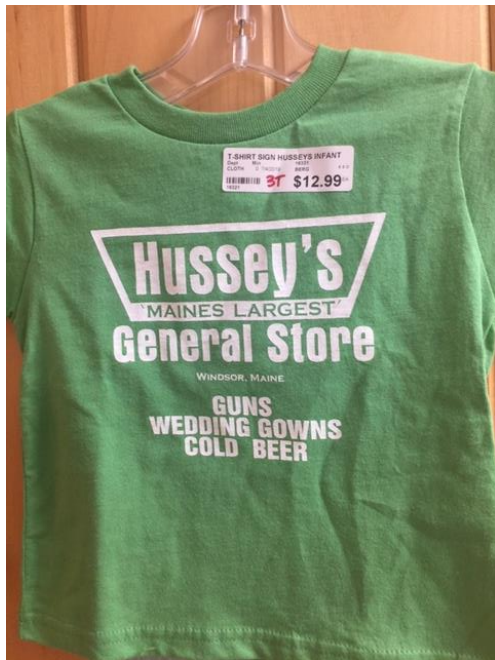

207-445-2511 or clothing@husseysgeneralstore.com

YOUR CONTACT INFORMATION:

Name: _____

Shipping Address: _____

Phone Number: (____) _____

Email Address: _____

CIRCLE ITEM(S) YOU WOULD LIKE TO ORDER:

ITEM	PRICE	COLOR PREF	SIZE
HUSSEY'S SIGN ADULT TEE	\$17.99	GREY BLACK WINE	S M L XL 2X 3X
HUSSEY'S SHOTGUN WEDDING TEE	\$17.99	GREY BLACK	S M L XL 2X 3X
HUSSEY'S "EMPLOYEE" BACK LOGO TEE	\$15.99	NAVY ONLY	S M L XL 2X 3X 4X 5X
NEW HUSSEY'S LADIES LOGO TANK	\$14.99	BLACK NAVY ARMY GREEN DARK GREY	S M L XL 2X
RUSH HOUR @ HUSSEY'S TEE	\$15.99	ASSORTED COLORS	S M L XL 2X 3X
HUSSEY'S/ WINDSOR FAIR TEE	\$13.99----- \$17.99-----	SOLID TIE DYE	S M L XL 2X 3X S M L XL 2X

HUSSEY'S "MEET THE LOCALS" TEE SWEATSHIRT/CREW SWEATSHIRT/HOOD	\$15.99----- \$29.99----- \$34.99-----	ASSORTED COLORS ----- ----- -----	S M L XL 2X 3X S M L XL 2X 3X S M L XL 2X 3X
PROPERTY OF HUSSEY'S L/S TEE OR SWEATSHIRT	\$24.99----- \$29.99-----	ASSORTED COLORS ----- -----	S M L XL 2X 3X S M L XL 2X 3X
HUSSEY'S SIGN HOOD SWEATSHIRT	\$39.99	NAVY GREY	S M L XL 2X 3X
HUSSEY'S SIGN HAT	\$15.99 \$18.99	SOLID CAMO	ONE SZ/ ADJUSTABLE
HUSSEY'S FLEECE VEST	\$34.99	NAVY	S M L XL 2X
CHILDREN'S TEES XS(2-4) S(6-8) M(10-12) L(14-16) XL(18-20)		ASSORTED COLORS	
HUSSEY'S CHEST LOGO	\$12.99		XS S M L XL
RUSH HOUR @ HUSSEY'S	\$12.99		XS S M L XL

PROPERTY OF HUSSEY'S L/S TEE OR S-SHIRT:

HUSSEY'S SIGN HOOD S-SHIRT:

HUSSEY'S SIGN HATS:

HUSSEY'S FLEECE VEST:

CHILDREN'S TEES

HUSSEY'S CHEST LOGO:

RUSH HOUR @ HUSSEY'S