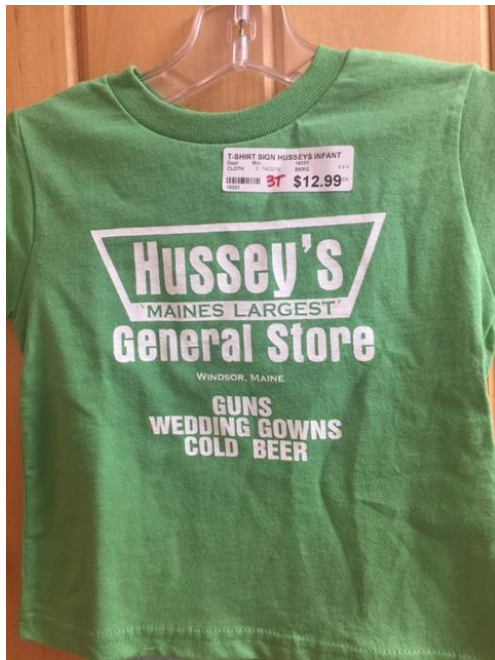

207-445-2511 or clothing@husseysgeneralstore.com

YOUR CONTACT INFORMATION:

Name: _____

Shipping Address: _____

Phone Number: (____) _____

Email Address: _____

CIRCLE ITEM(S) YOU WOULD LIKE TO ORDER:

ITEM	PRICE	COLOR PREF	SIZE
HUSSEY'S SIGN ADULT TEE	\$16.95	GREY BLACK WINE	S M L XL 2X 3X
HUSSEY'S SHOTGUN WEDDING TEE	\$16.95	GREY BLACK	S M L XL 2X 3X
HUSSEY'S "EMPLOYEE" BACK LOGO TEE	\$15.99	NAVY ONLY	S M L XL 2X 3X 4X 5X
NEW HUSSEY'S LADIES LOGO TANK	\$14.95	BLACK NAVY ARMY GREEN DARK GREY	S M L XL 2X
RUSH HOUR @ HUSSEY'S TEE	\$13.99	ASSORTED COLORS	S M L XL 2X 3X
HUSSEY'S/ WINDSOR FAIR TEE	\$13.99----- \$17.99-----	SOLID TIE DYE	S M L XL 2X 3X S M L XL 2X

HUSSEY'S "MEET THE LOCALS" TEE	\$13.99-----	ASSORTED COLORS	S M L XL 2X 3X
SWEATSHIRT/CREW	\$21.99-----	-----	S M L XL 2X 3X
SWEATSHIRT/HOOD	\$26.99-----	-----	S M L XL 2X 3X
PROPERTY OF HUSSEY'S L/S TEE OR SWEATSHIRT	\$19.99----- \$26.99-----	ASSORTED COLORS	S M L XL 2X 3X S M L XL 2X 3X
HUSSEY'S SIGN HOOD SWEATSHIRT	\$36.99	NAVY GREY	S M L XL 2X 3X
HUSSEY'S SIGN HAT	\$15.99 \$18.99	SOLID CAMO	ONE SZ/ ADJUSTABLE
HUSSEY'S FLEECE VEST	\$34.99	NAVY	S M L XL 2X
CHILDREN'S TEES XS(2-4) S(6-8) M(10-12) L(14-16) XL(18-20)		ASSORTED COLORS	
HUSSEY'S CHEST LOGO	\$12.99		XS S M L XL
RUSH HOUR @ HUSSEY'S	\$12.99		XS S M L XL

PROPERTY OF HUSSEY'S L/S TEE OR S-SHIRT:

HUSSEY'S SIGN HOOD S-SHIRT:

HUSSEY'S SIGN HATS:

HUSSEY'S FLEECE VEST:

CHILDREN'S TEES

HUSSEY'S CHEST LOGO:

RUSH HOUR @ HUSSEY'S