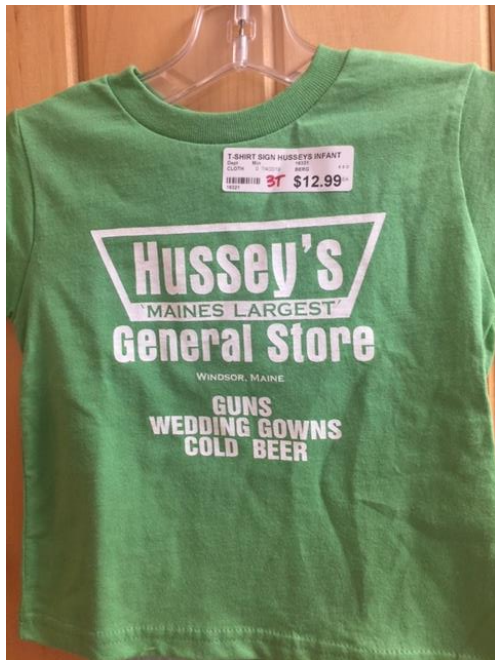

207-445-2511 or clothing@husseysgeneralstore.com

YOUR CONTACT INFORMATION:

Name: _____

Shipping Address: _____

Phone Number: (____) _____

Email Address: _____

CIRCLE ITEM(S) YOU WOULD LIKE TO ORDER:

ITEM	PRICE	COLOR PREF	SIZE
HUSSEY'S SIGN ADULT TEE	\$16.95	GREY BLACK WINE	S M L XL 2X 3X
HUSSEY'S SHOTGUN WEDDING TEE	\$16.95	GREY BLACK	S M L XL 2X 3X
HUSSEY'S "EMPLOYEE" BACK LOGO TEE	\$15.99	NAVY ONLY	S M L XL 2X 3X 4X 5X
NEW HUSSEY'S LADIES LOGO TANK	\$14.95	BLACK NAVY ARMY GREEN DARK GREY	S M L XL 2X
RUSH HOUR @ HUSSEY'S TEE	\$13.99	ASSORTED COLORS	S M L XL 2X 3X
HUSSEY'S/ WINDSOR FAIR TEE	\$13.99----- \$17.99-----	SOLID TIE DYE	S M L XL 2X 3X S M L XL 2X

HUSSEY'S "MEET THE LOCALS" TEE	\$13.99-----	ASSORTED COLORS	S M L XL 2X 3X
SWEATSHIRT/CREW	\$21.99-----	-----	S M L XL 2X 3X
SWEATSHIRT/HOOD	\$26.99-----	-----	S M L XL 2X 3X
PROPERTY OF HUSSEY'S L/S TEE OR SWEATSHIRT	\$19.99----- \$26.99-----	ASSORTED COLORS	S M L XL 2X 3X S M L XL 2X 3X
HUSSEY'S SIGN HOOD SWEATSHIRT	\$36.99	NAVY GREY	S M L XL 2X 3X
HUSSEY'S SIGN HAT	\$15.99	SOLID OR CAMO	ONE SZ/ ADJUSTABLE
HUSSEY'S FLEECE VEST	\$34.99	NAVY	S M L XL 2X
CHILDREN'S TEES XS(2-4) S(6-8) M(10-12) L(14-16) XL(18-20)		ASSORTED COLORS	
HUSSEY'S CHEST LOGO	\$12.99		XS S M L XL
RUSH HOUR @ HUSSEY'S	\$12.99		XS S M L XL

PROPERTY OF HUSSEY'S L/S TEE OR S-SHIRT:

HUSSEY'S SIGN HOOD S-SHIRT:

HUSSEY'S SIGN HATS:

HUSSEY'S FLEECE VEST:

CHILDREN'S TEES

HUSSEY'S CHEST LOGO:

RUSH HOUR @ HUSSEY'S