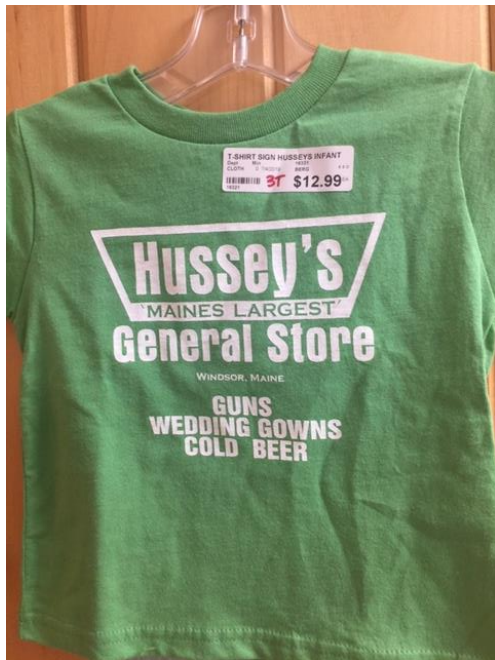

207-445-2511 or clothing@husseysgeneralstore.com

YOUR CONTACT INFORMATION:

Name: _____

Shipping Address: _____

Phone Number: (____) _____

Email Address: _____

CIRCLE ITEM(S) YOU WOULD LIKE TO ORDER:

ITEM	PRICE	COLOR PREF	SIZE
HUSSEY'S SIGN ADULT TEE	\$14.95	GREY BLACK WINE	S M L XL 2X 3X
HUSSEY'S SHOTGUN WEDDING TEE	\$14.95	GREY BLACK	S M L XL 2X 3X
HUSSEY'S "EMPLOYEE" BACK LOGO TEE	\$13.99	NAVY ONLY	S M L XL 2X 3X 4X 5X
NEW HUSSEY'S LADIES LOGO TANK	\$14.95	BLACK NAVY ARMY GREEN DARK GREY	S M L XL 2X
RUSH HOUR @ HUSSEY'S TEE	\$13.99	ASSORTED COLORS	S M L XL 2X 3X
HUSSEY'S/ WINDSOR FAIR TEE	\$13.99----- \$17.99-----	SOLID TIE DYE	S M L XL 2X 3X S M L XL 2X

HUSSEY'S "MEET THE LOCALS" TEE	\$13.99-----	ASSORTED COLORS	S M L XL 2X 3X
SWEATSHIRT/CREW	\$21.99-----	-----	S M L XL 2X 3X
SWEATSHIRT/HOOD	\$26.99-----	-----	S M L XL 2X 3X
PROPERTY OF HUSSEY'S L/S TEE OR SWEATSHIRT	\$19.99----- \$26.99-----	ASSORTED COLORS	S M L XL 2X 3X S M L XL 2X 3X
HUSSEY'S SIGN HOOD SWEATSHIRT	\$36.99	NAVY GREY	S M L XL 2X 3X
HUSSEY'S SIGN HAT	\$13.95	SOLID OR CAMO	ONE SZ/ ADJUSTABLE
HUSSEY'S FLEECE VEST	\$34.99	NAVY	S M L XL 2X
CHILDREN'S TEES XS(2-4) S(6-8) M(10-12) L(14-16) XL(18-20)		ASSORTED COLORS	
HUSSEY'S CHEST LOGO	\$12.99		XS S M L XL
RUSH HOUR @ HUSSEY'S	\$12.99		XS S M L XL

PROPERTY OF HUSSEY'S L/S TEE OR S-SHIRT:

HUSSEY'S SIGN HOOD S-SHIRT:

HUSSEY'S SIGN HATS:

HUSSEY'S FLEECE VEST:

CHILDREN'S TEES

HUSSEY'S CHEST LOGO:

RUSH HOUR @ HUSSEY'S