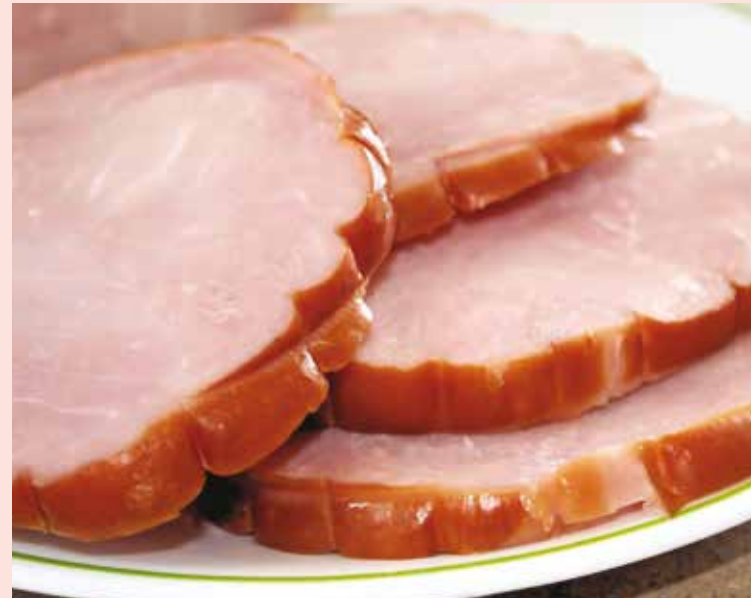

MEAT ~ DELI ~ SEAFOOD

Fresh Chicken Party Wings **\$2.79** lb.

8 oz. Pkg. Boneless Hatfield Ham Steaks **\$1.99**

Fresh Farm Raised Salmon Fillets **\$8.99** lb.

Deli Sliced Shurfine Virginia Baked Ham **\$2.99** lb.