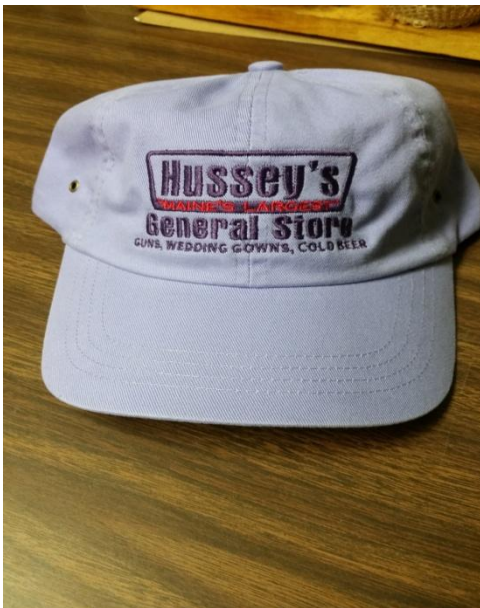

HUSSEY'S HAT (ALSO AVAILABLE IN CAMO)