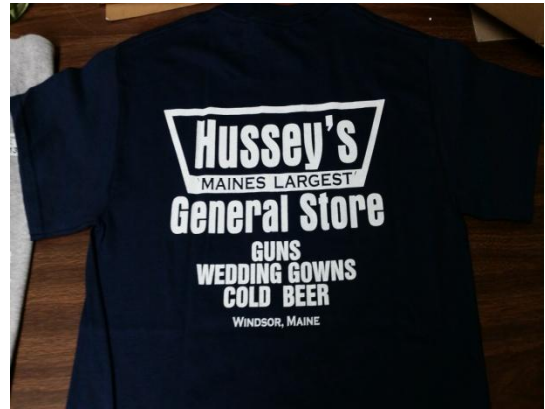

HUSSEY'S "EMPLOYEE" TEE